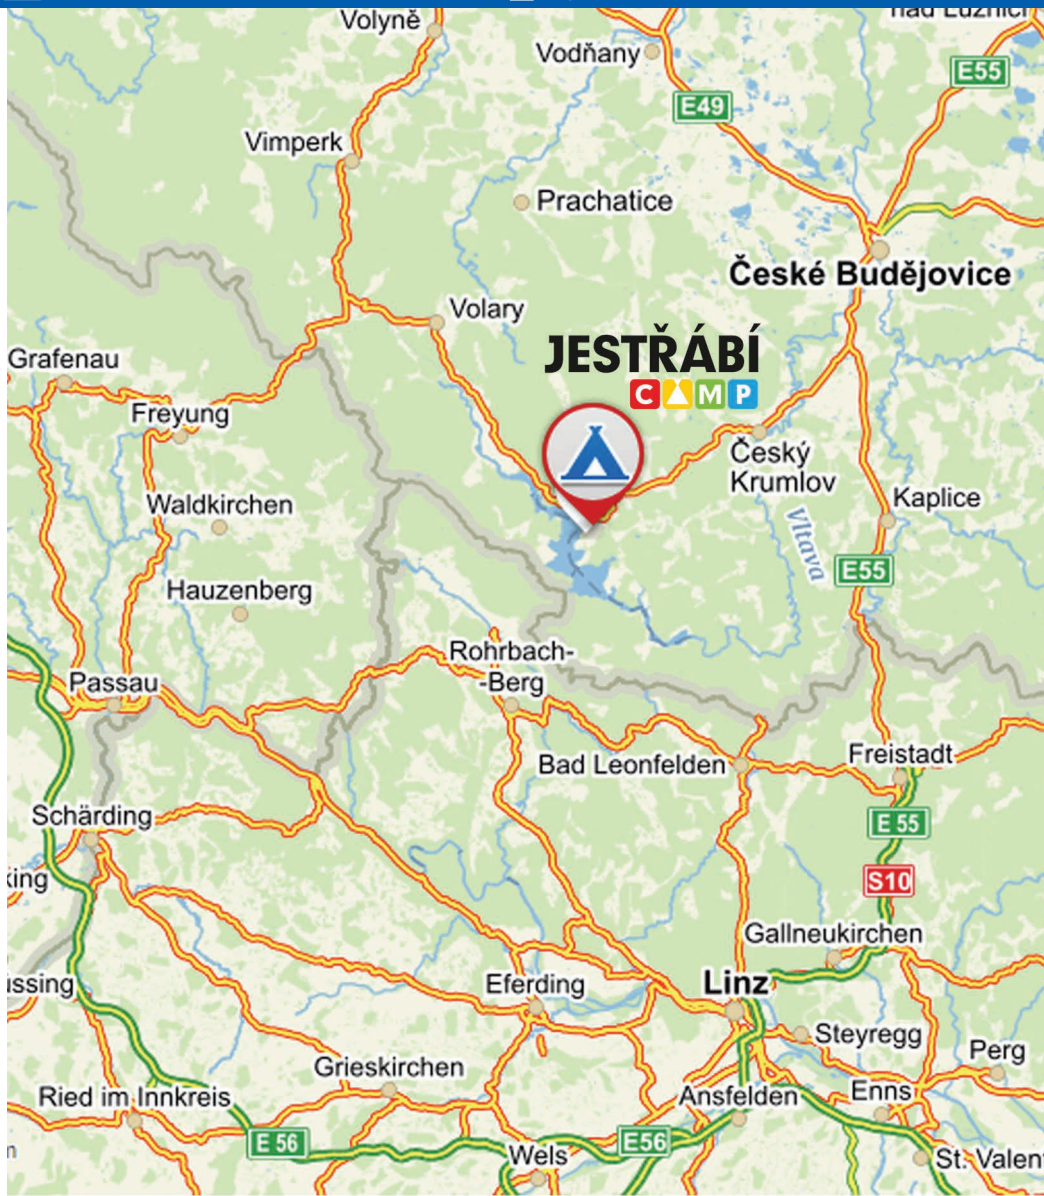

2016 D-one European Championship

LIPNO LAKE June 16th - 19th, 2016

EUROPEAN
CHAMPIONSHIP
LIPNO 2016

INTRODUCTION

We are glad to invite you

for EUROPEAN CHAMPIONSHIP in D-one class that will take place in Kemp Jestrabi I, in Cerna v Posumavi at Lipno Lake in the Czech Republic organized by yacht club YK Jestrabi.

LOCATION AND DATE

Cerna v Posumavi

Lipno lake, Czech Republic GPS: 48°44'3.311"N, 14°55'2.678"E
June 16th - 19th 2016

SITE AND ORIENTATION

PROGRAM OF D-one EC 2016

Thursday June 16th, 2016

10:00 am - 12:00 am registration
2:00 pm training heats
4:00 pm snack
7:00 pm dinner

SOUTH BOHEMIAN REGION

Lipno lake

is located in the South Bohemian region in district of town Cesky Krumlov, one of the nicest UNESCO heritage site in the Czech Republic. Lipno itself lies 729 metres above sea level and is surrounded by hills of National park Sumava that grow up to almost 1500 metres a.s.l. Due to its conditions Lipno has been hosting many international yacht races over the past 2 decades. Lipno is one of the biggest tourist resorts in the Czech Republic.